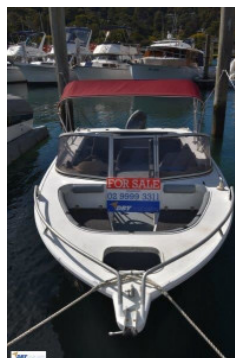

Quintrex 4.9 Coast Runner millennium hull

Sold

Specifications

Boat Details

Price	Sold	Boat Brand	Quintrex
Model	490 COASTRUNNER	Length	4.90
Year	2003	Category	Motor & Power Boats
Hull Style	Single	Hull Type	Aluminium
Power Type	Power	Stock Number	PWQX532111
Condition	Used	State	New South Wales
Suburb	NEWPORT	Engine Make	

Description

2003 Quintrex Coastrunner millennium V hull 4.9m aluminium bowrider runabout with step through to anchor well, wrap around windshield and bimini.

The Yamaha 60hp 4 stroke outboard has 477 engine hours and was serviced in July 2021 and has all manuals plus service history.

The boat has all the usual Quintrex features, such as rod holders, foldable dual facing seats on swivel base, bimini that is collapsible when required.

There is no trailer included and the boat has been antifouled very recently.

All instruments and gauges are in good working order.

The boat is currently berthed in a pen at our marina so inspection available in front of our Newport office anytime.

Features

Designer	Quintrex
Builder	Quintrex
Hull Construction Material	Aluminium millennium hull shape
Hull Type	Mono
Deck Construction Material	Aluminium
Country Origin	Australia
Length (m)	4.9
Beam/Width (m)	2.3
Number of Helms	1
Number Of Engines	1
Engine Standard	Yamaha
Stroke	4
Engine Hours	477
Horse Power (hp)	60
Drive Type	Outboard
Number of Batteries	1
Fuel Type	Unleaded
Number of Fuel Tanks	1
Fuel Tank Capacity (L)	70
Propeller	3 blade fixed
Steering System	Cable
Bilge Pump	1 x auto
Deck Gear	fenders and dock lines